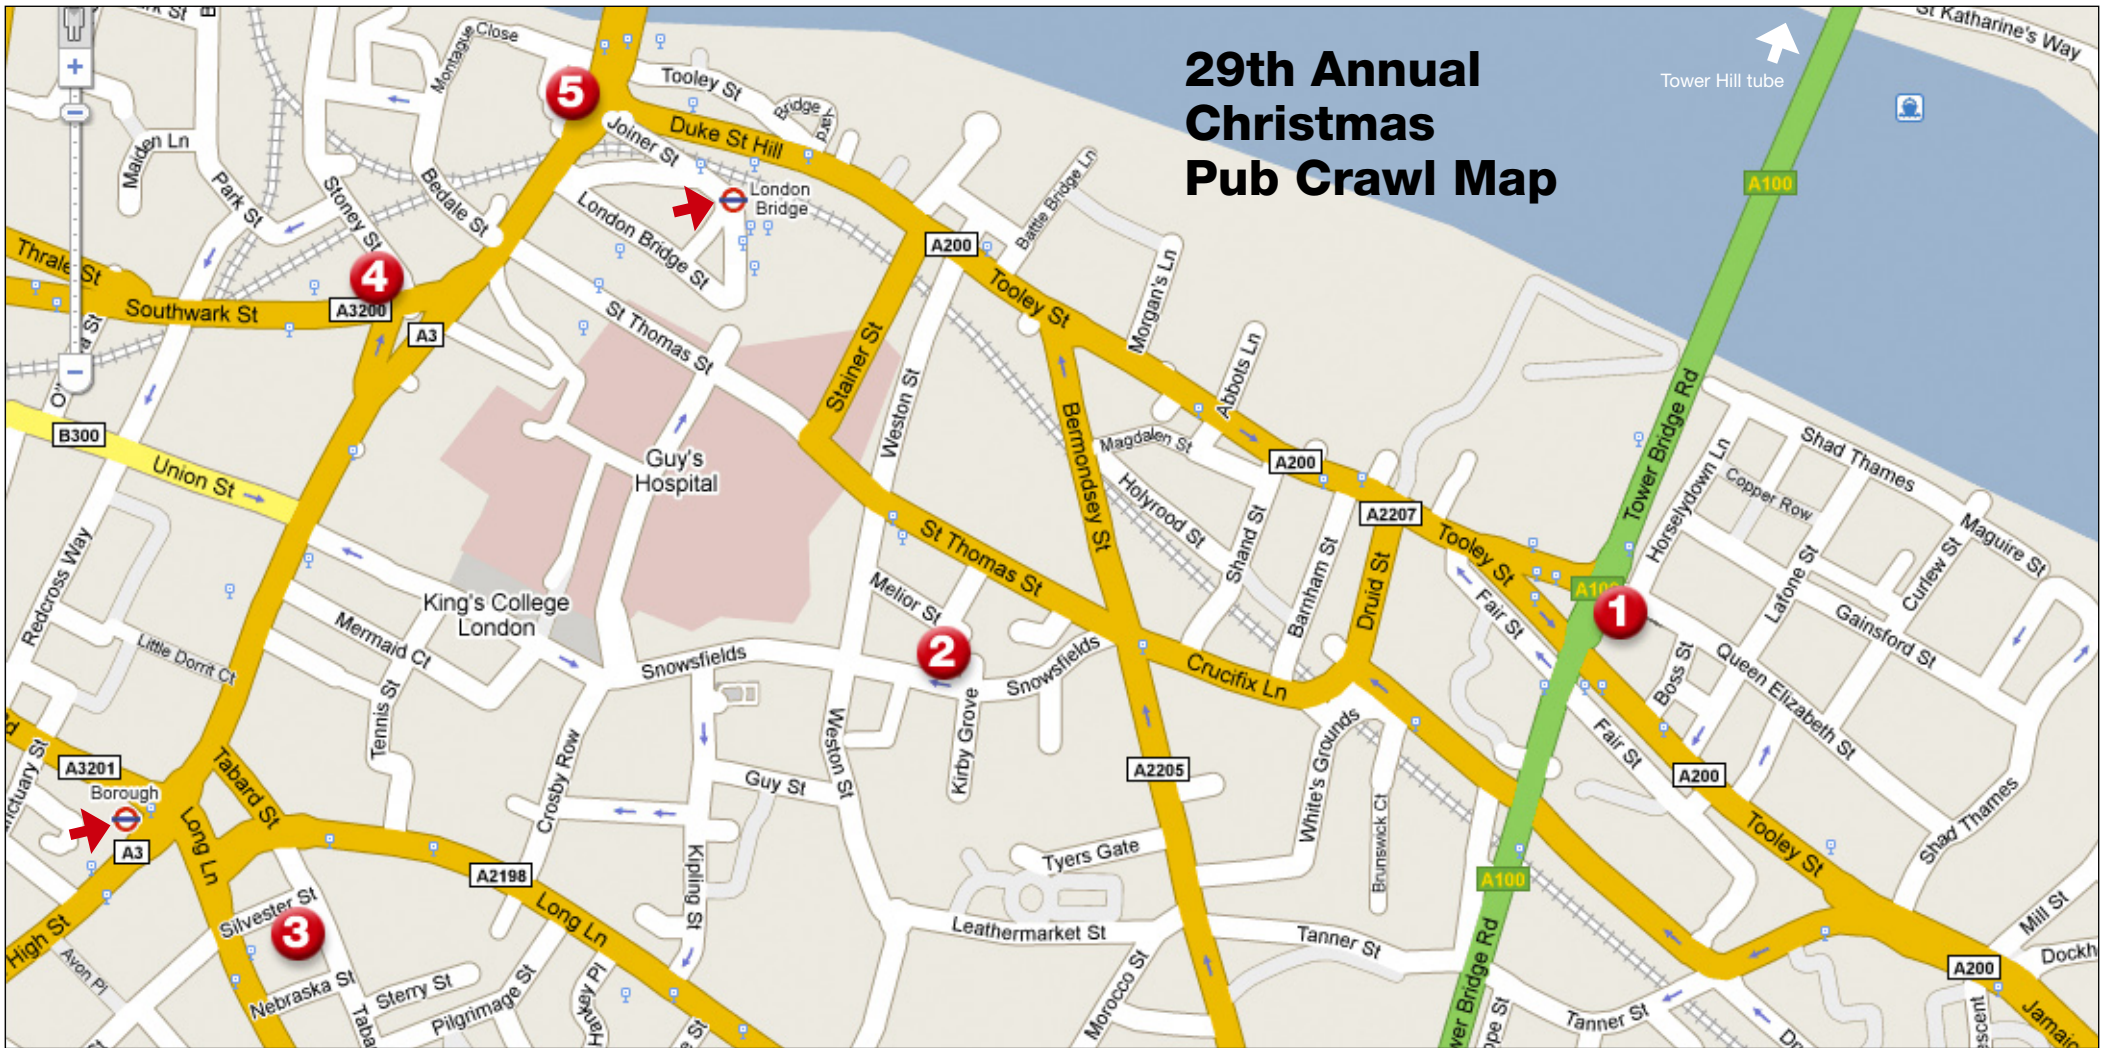

29th Annual Christmas Pub Crawl Map

5.30 - 7.00 pm: Pommeliers Rest,
196-198 Tower Bridge Road, SE1 2UN
At the junction with Tooley Street,
foot of Tower Bridge.
Tube: Tower Hill or
Tube/BR: London Bridge

1

7.10 - 8.00 pm: Horseshoe Inn,
26 Melior Street, SE1 3QP
Tube: Borough

2

8.10 - 9.00 pm: Royal Oak,
44 Tabard Street, SE1 4JU
Tube: Borough

3

9.10 - 10.00 pm: Market Porter,
9 Stoney Street, SE1 9AA
Tube/BR: London Bridge

4

10.10 pm - close:
Barrowboy and Banker,
6-8 Borough High Street, SE1 9QQ
Tube/BR: London Bridge

5